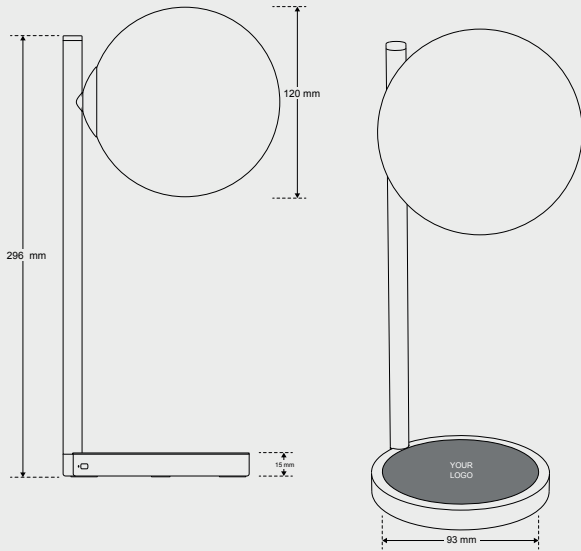

B2B RECOMMENDED CUSTOMIZATION

Suggested branding: laser - pad print